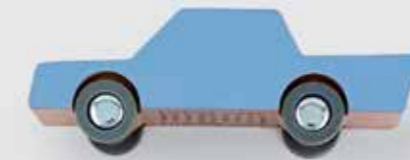

8 CARDBOARD PIECES + ONE FLEXIBLE BONUS TRACK, 192 CM, €15

RINGROAD

12 PIECES, 170 CM
€33

EXPRESSWAY

16 PIECES, 258 CM
€44

HIGHWAY

24 PIECES, 376 CM
€63

KING OF THE ROAD

40 PIECES, 648 CM
€105

BACK AND FORTH CAR

Back and Forth or 'heen en weer' as we say in Dutch is our handsome, quirky, little wooden toy car. Can't tell the front from the back? Just leave it up to a child's imagination, they'll find their own way to drive back and forth. 'Krijg nou het heen en weer!'

AVAILABLE IN DIFFERENT COLORS
€20

GRAND PRIX

24 PIECES, 384 CM
€63

EXTENSION

LONG STRAIGHT, 6 PIECES, €19
MIXED, 8 PIECES, €24